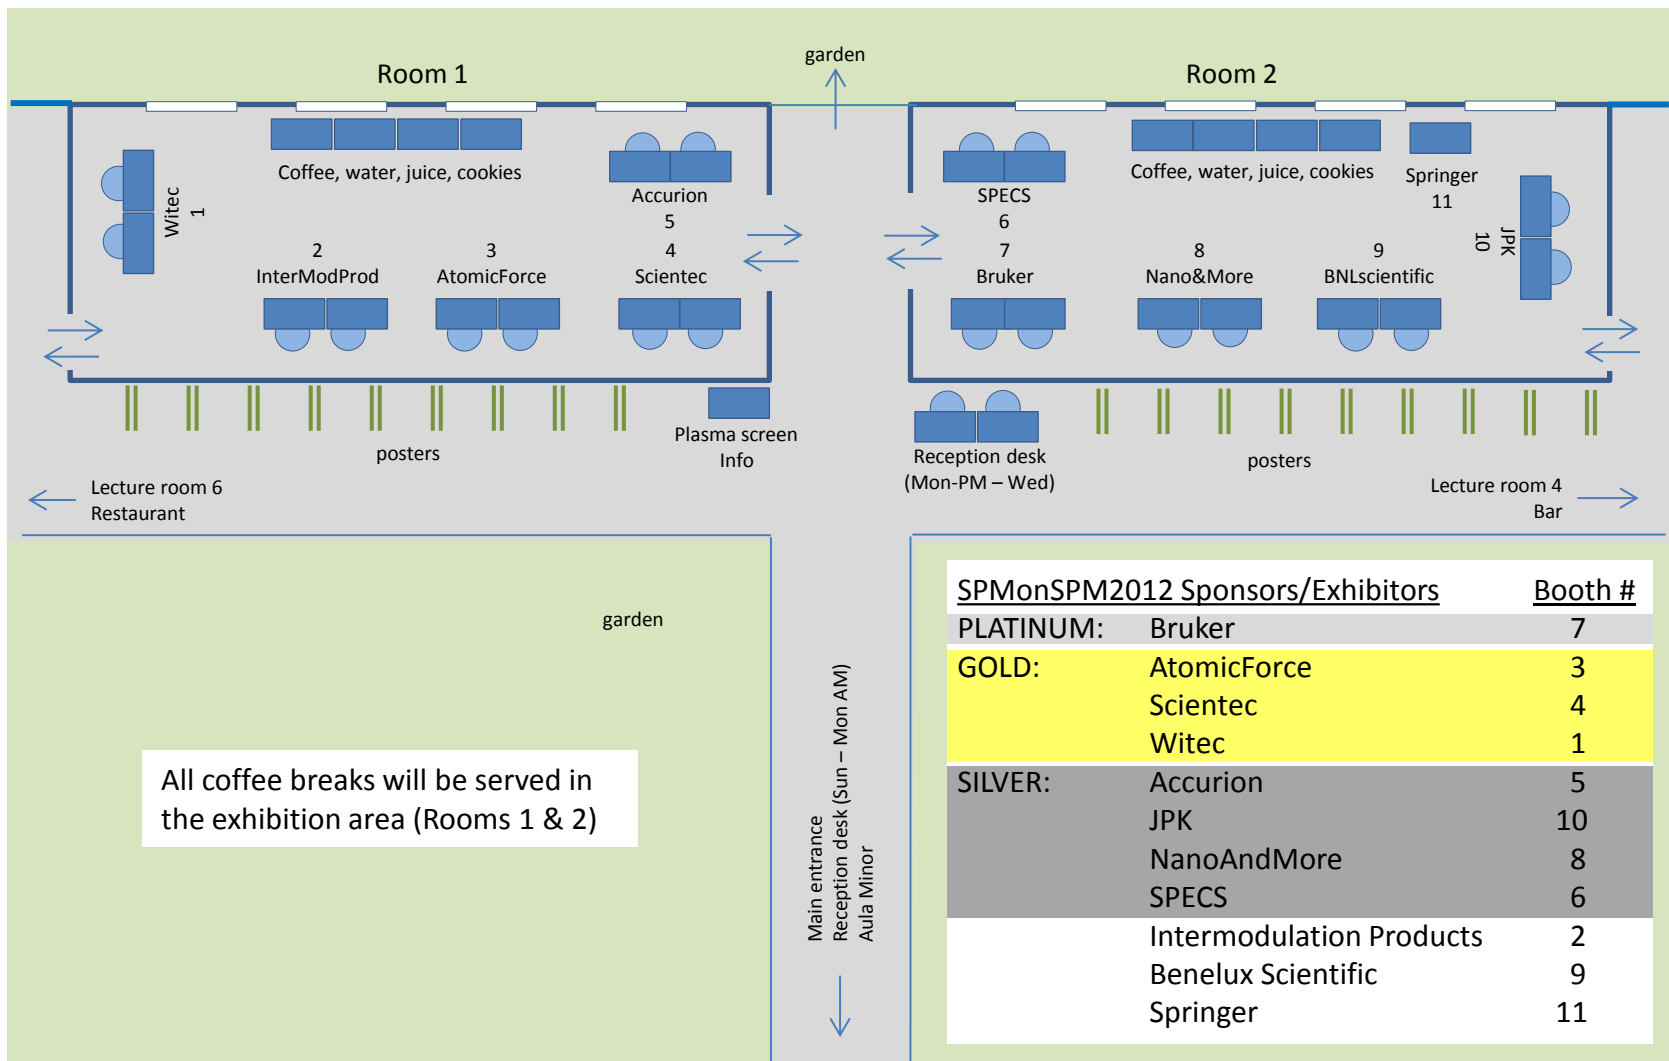

SPMonSPM 2012

Kerkrade (NL), 23-26 September 2012

Exhibition Layout

All coffee breaks will be served in the exhibition area (Rooms 1 & 2)

SPMonSPM2012 Sponsors/Exhibitors		Booth #
PLATINUM:	Bruker	7
GOLD:	AtomicForce	3
	Scientec	4
	Witec	1
SILVER:	Accurion	5
	JPK	10
	NanoAndMore	8
	SPECS	6
	Intermodulation Products	2
	Benelux Scientific	9
	Springer	11